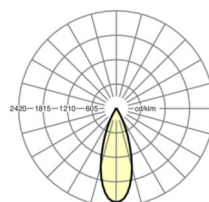

CHARACTERISTICS

Order number	19105504025
EAN number	4020863388745
Commodity code	94051190
Certification mark	IP 20, Protection class I, F, HACCP DIN10500/Food/IFS-application-related suitability/BRC, Indoor, CE
Impact resistance (IK rating)	IK03 (10°C bis 25°C)
Ambient temperatur	ta 10°C to 25°C
Warranty period	5 years

ELECTRICAL ENGINEERING

Controller	Electronic driver (2 pcs.)
System output	69W
Mains voltage	230V/50Hz
Circuit breakers (inrush current)	11 pieces/B10, 17 pieces/B16, 18 pieces/C10, 29 pieces/C16
Energy efficiency class/light source	D

LIGHTING TECHNOLOGY

Placement	LED, Colour rendering/Light colour CRI ≥ 80 / 3000K
Colour tolerance (MacAdam)	3SDCM
Nominal luminous flux	7645lm
LED service life	50000h L80/B10 (Tq 25°C)
Luminaire luminous efficiency	110lm/W
UGR lat./long.	25.3 / 25.3

MECHANICS

Housing colour	silver grey/white aluminium RAL 9006
Dimensions (LxWxDxH)	765mm x 55mm x 201mm
Weight (net)	2.5kg
Swivel and turn area (x/y/z)	+ 90° / 0° / 335°
Type of installation	Mounting rail system installation, Light structure

Dimensions

L	765 mm	Length
B	55 mm	Width
H	201 mm	Height

DEEP-LINK

<https://www.regiolux.de/en/article/19105504025>

Reference	LED 7600lm 830
ηLB	100 %
Φ ↓/↑	100 % / 0 %
UGR lat./long.	25.3 / 25.3